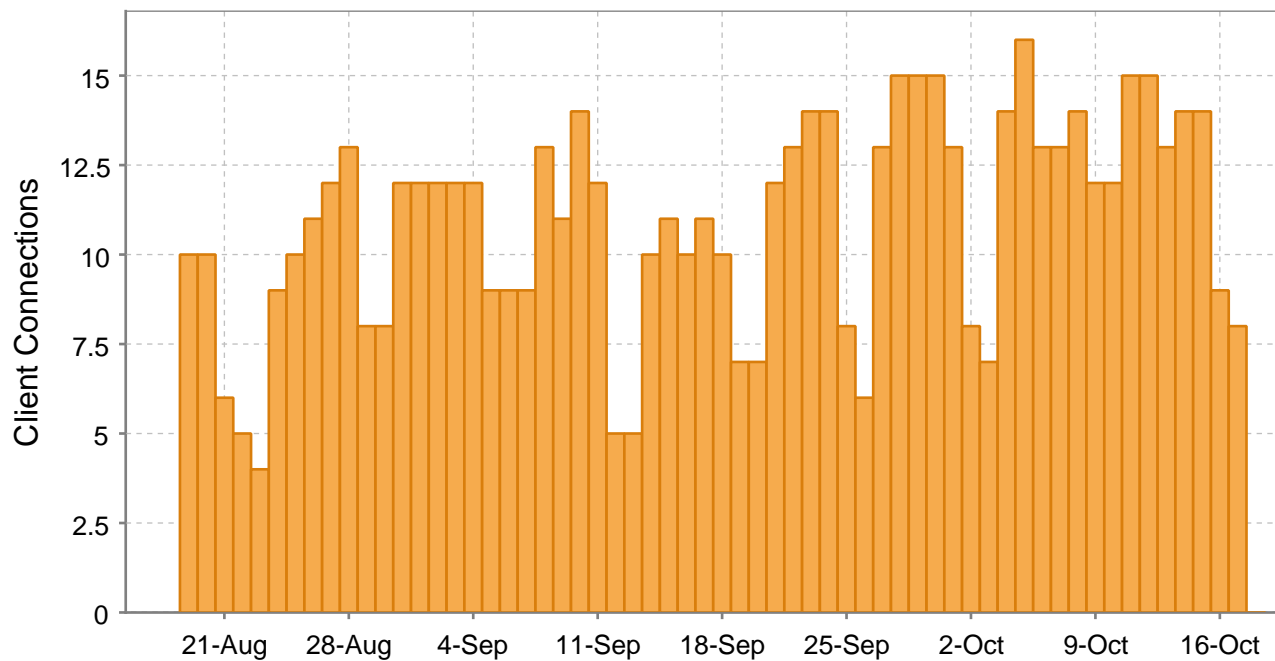

jabber.starcentral.get

Aug 19, 2009 - Oct 19, 2009

1. Client Connections

Number of Clients Connected Directly to the Server.

jabber.starcentral.get

Aug 19, 2009 - Oct 19, 2009

2. Conversations

Conversations between users.

jabber.starcentral.get

Aug 19, 2009 - Oct 19, 2009

3. Group Chat: Connected Users

Number of users using the group chat service

jabber.starcentral.get

Aug 19, 2009 - Oct 19, 2009

4. Group Chat: Occupants

Number of occupants in group chat rooms

jabber.starcentral.get

Aug 19, 2009 - Oct 19, 2009

5. Group Chat: Rooms

The number of group chat rooms that have been active over time.

jabber.starcentral.get

Aug 19, 2009 - Oct 19, 2009

6. Group Chat: Traffic