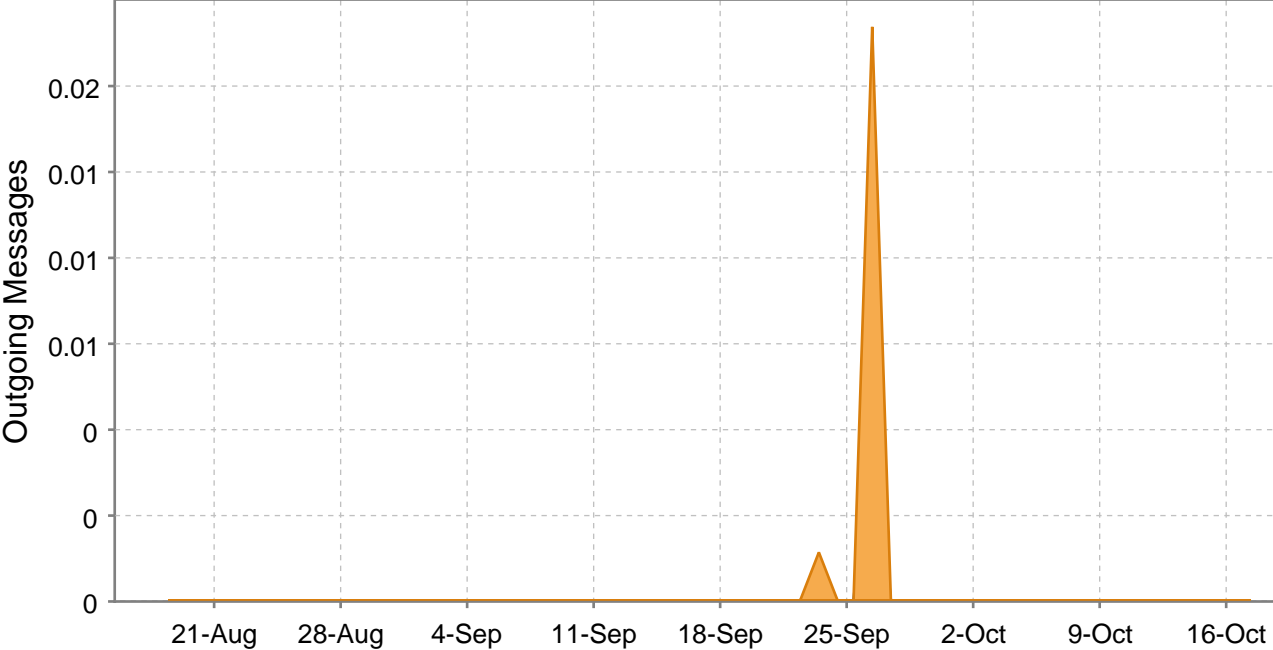

jabber.starcentral.get

Aug 19, 2009 - Oct 19, 2009

6. Group Chat: Traffic

Rate of Group Chat messages