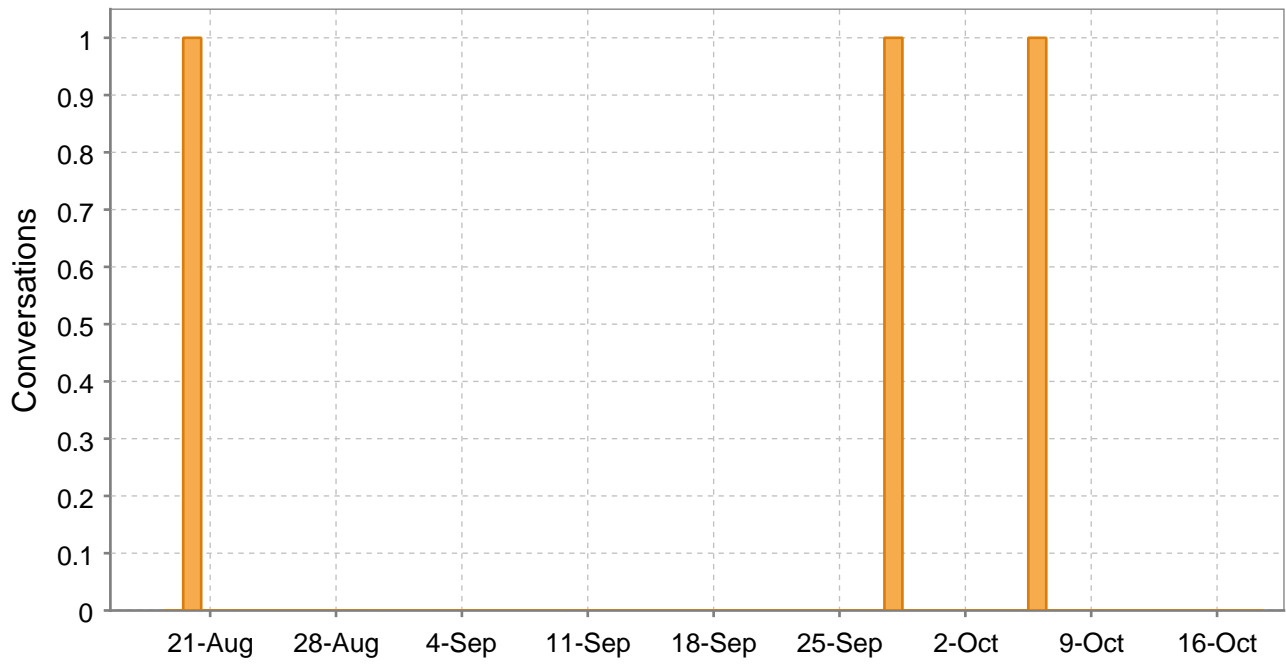

jabber.starcentral.get

Aug 19, 2009 - Oct 19, 2009

1. Client Connections

Number of Clients Connected Directly to the Server.

jabber.starcentral.get

Aug 19, 2009 - Oct 19, 2009

2. Conversations

Conversations between users.

jabber.starcentral.get

Aug 19, 2009 - Oct 19, 2009

3. Group Chat: Connected Users

Number of users using the group chat service

jabber.starcentral.get

Aug 19, 2009 - Oct 19, 2009

4. Group Chat: Occupants

Number of occupants in group chat rooms

jabber.starcentral.get

Aug 19, 2009 - Oct 19, 2009

5. Group Chat: Rooms

The number of group chat rooms that have been active over time.

jabber.starcentral.get

Aug 19, 2009 - Oct 19, 2009

6. Group Chat: Traffic