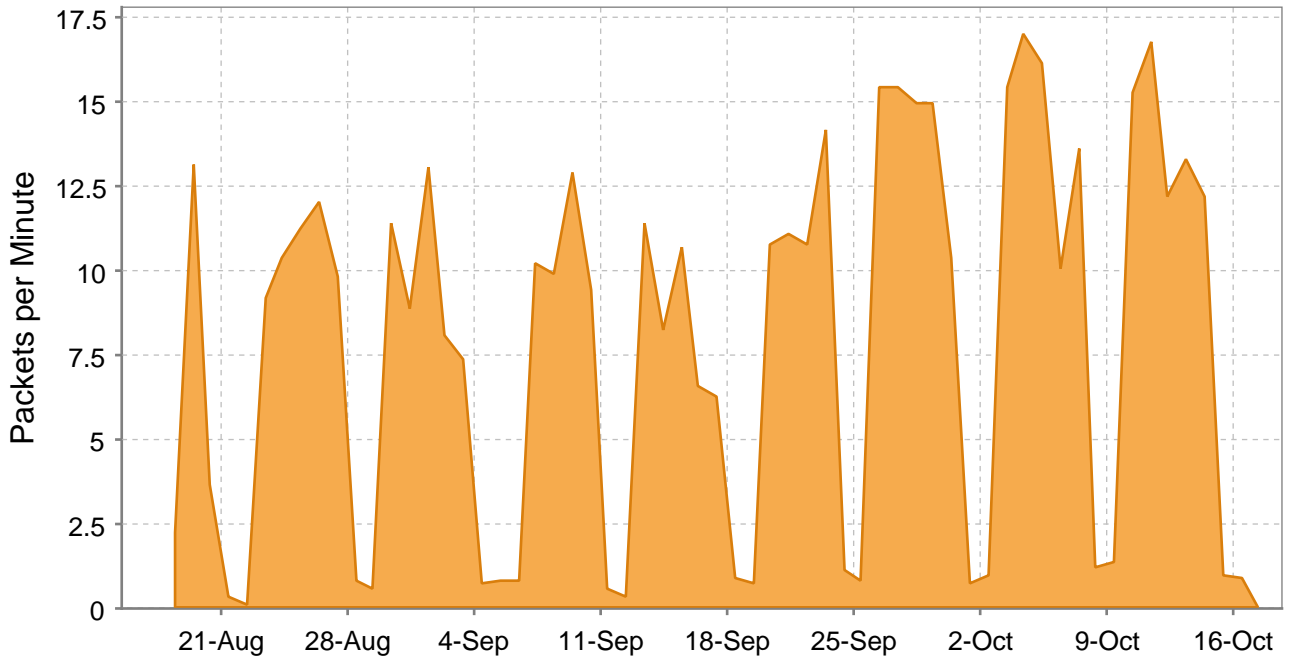

jabber.starcentral.get

Aug 19, 2009 - Oct 19, 2009

5. Group Chat: Rooms

The number of group chat rooms that have been active over time.

jabber.starcentral.get

Aug 19, 2009 - Oct 19, 2009

6. Group Chat: Traffic

Rate of Group Chat messages

jabber.starcentral.get

Aug 19, 2009 - Oct 19, 2009

7. Packet Count

Number of Packets Sent and Received by Server.

jabber.starcentral.get

Aug 19, 2009 - Oct 19, 2009

8. Proxy Transfer Rate

The amount of data in kilobytes being transfered through the file transferproxy.

jabber.starcentral.get

Aug 19, 2009 - Oct 19, 2009

9. Server to Server Connections

Number of Server to Server Connections.

jabber.starcentral.get