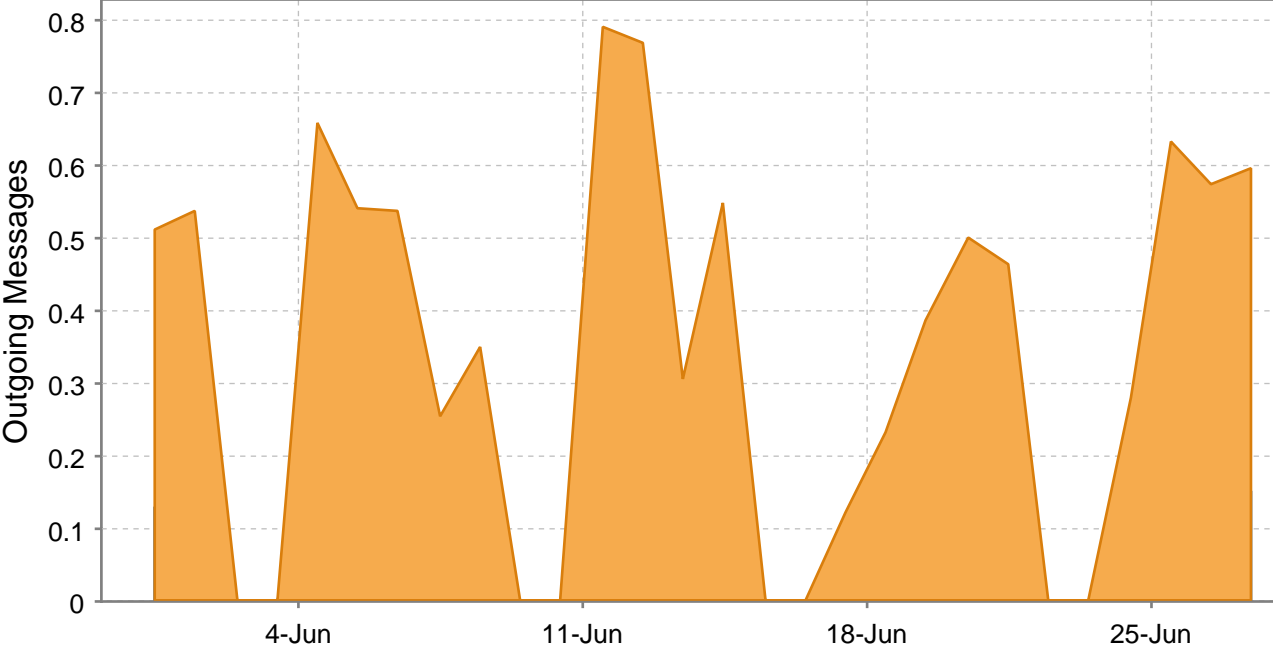

### 4. Group Chat: Occupants

Number of occupants in group chat rooms

Jun 1, 2012 - Jun 28, 2012

### 5. Group Chat: Rooms

The number of group chat rooms that have been active over time.

Jun 1, 2012 - Jun 28, 2012

### 6. Group Chat: Traffic

Rate of Group Chat messages

Jun 1, 2012 - Jun 28, 2012