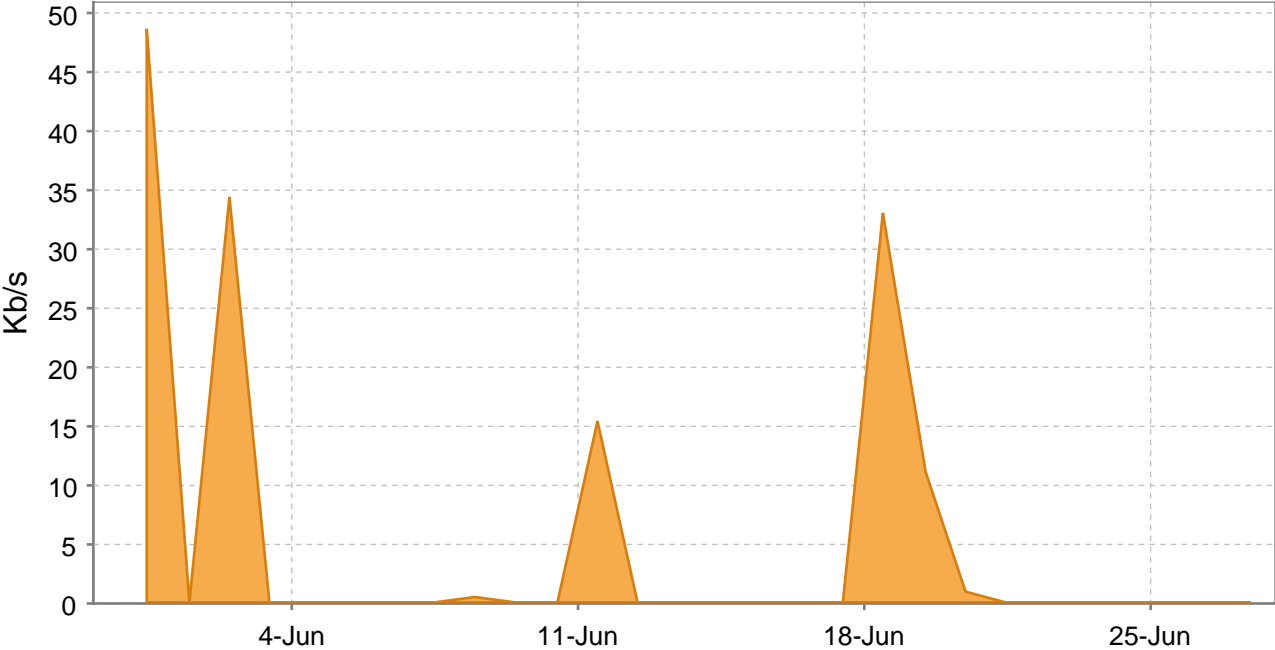

Jun 1, 2012 - Jun 28, 2012

8. Proxy Transfer Rate

The amount of data in kilobytes being transfered through the file transferproxy.