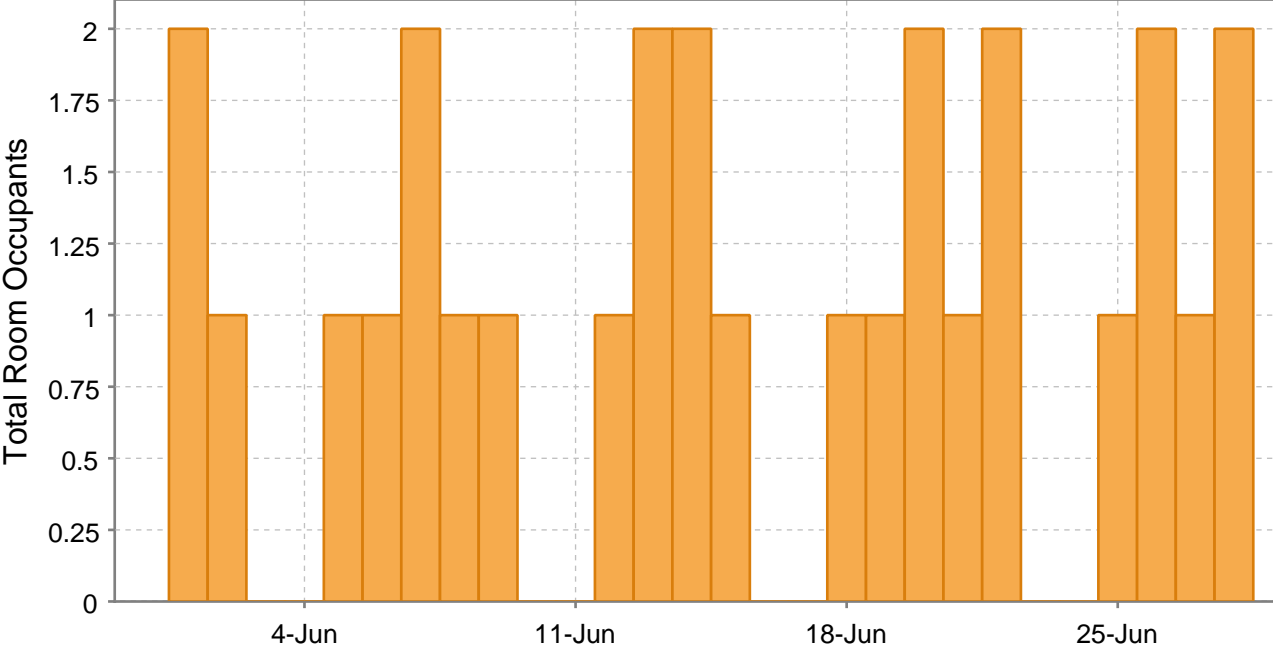

### 3. Group Chat: Connected Users

Number of users using the group chat service

Jun 1, 2012 - Jun 28, 2012

### 4. Group Chat: Occupants

Number of occupants in group chat rooms

Jun 1, 2012 - Jun 28, 2012

### 5. Group Chat: Rooms

The number of group chat rooms that have been active over time.

Jun 1, 2012 - Jun 28, 2012