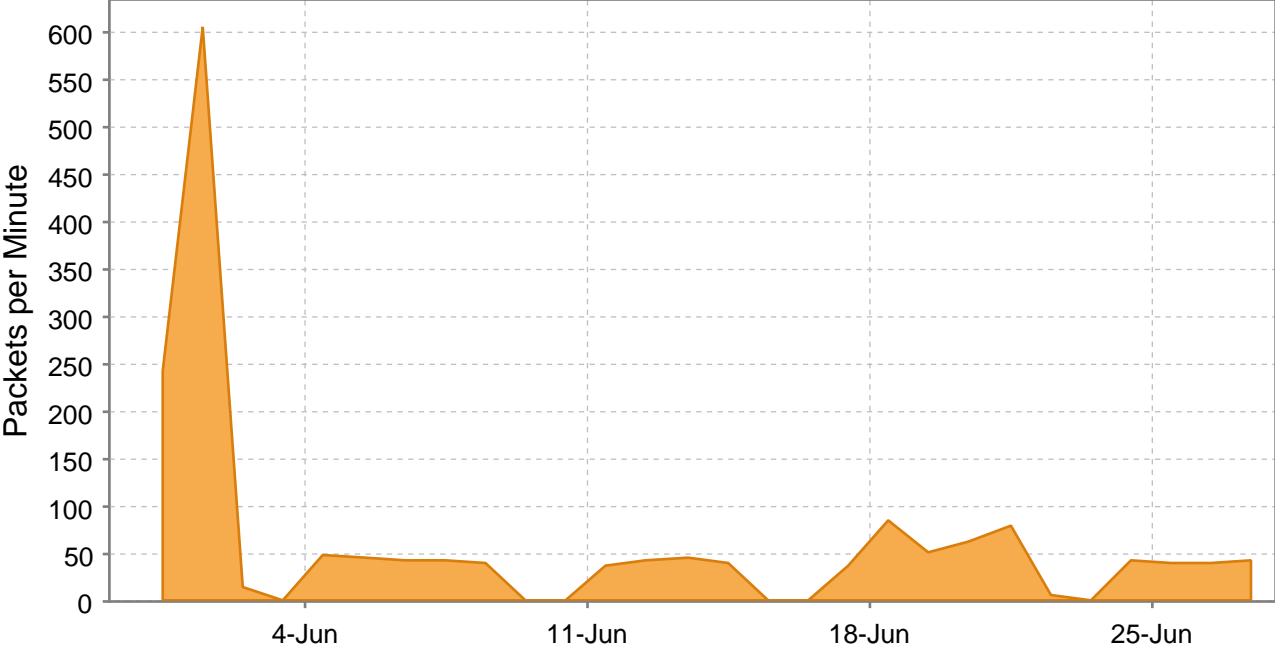

### 5. Group Chat: Rooms

The number of group chat rooms that have been active over time.

Jun 1, 2012 - Jun 28, 2012

### 6. Group Chat: Traffic

Rate of Group Chat messages

Jun 1, 2012 - Jun 28, 2012

### 7. Packet Count

Number of Packets Sent and Received by Server.

Jun 1, 2012 - Jun 28, 2012