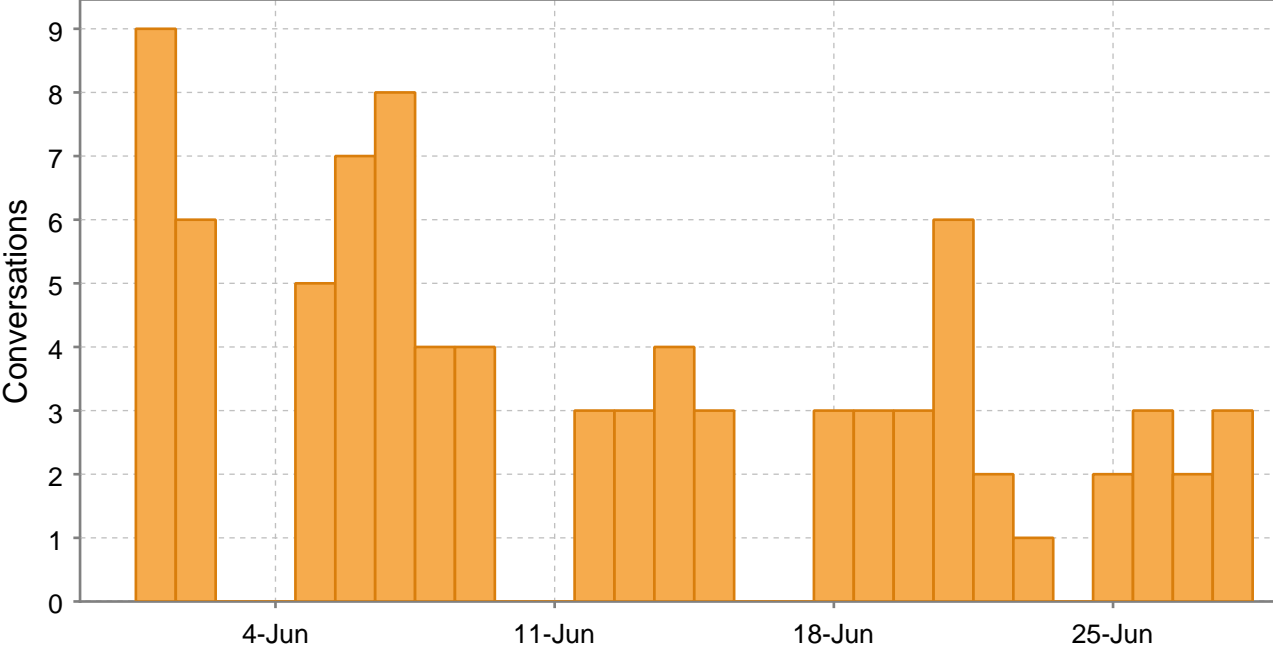

# 1. Client Connections

Number of Clients Connected Directly to the Server.

Jun 1, 2012 - Jun 28, 2012

## 2. Conversations

Conversations between users.

Jun 1, 2012 - Jun 28, 2012

### 3. Group Chat: Connected Users

Number of users using the group chat service

Jun 1, 2012 - Jun 28, 2012