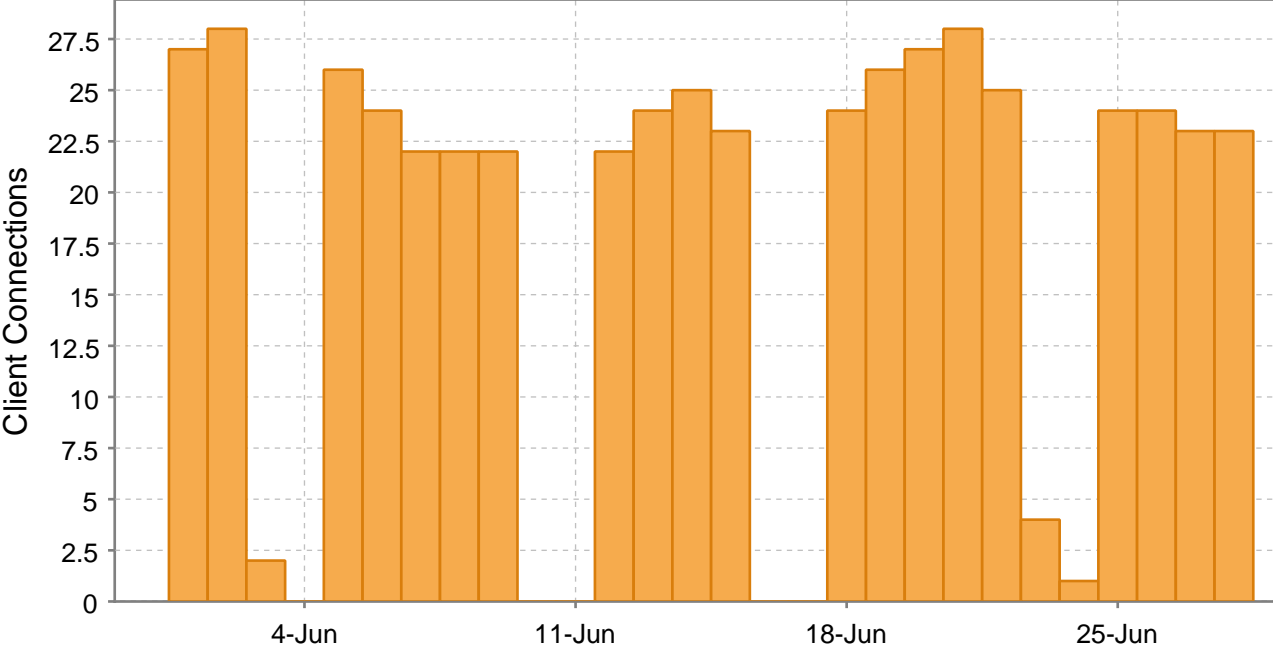

# 1. Client Connections

Number of Clients Connected Directly to the Server.

Jun 1, 2012 - Jun 28, 2012