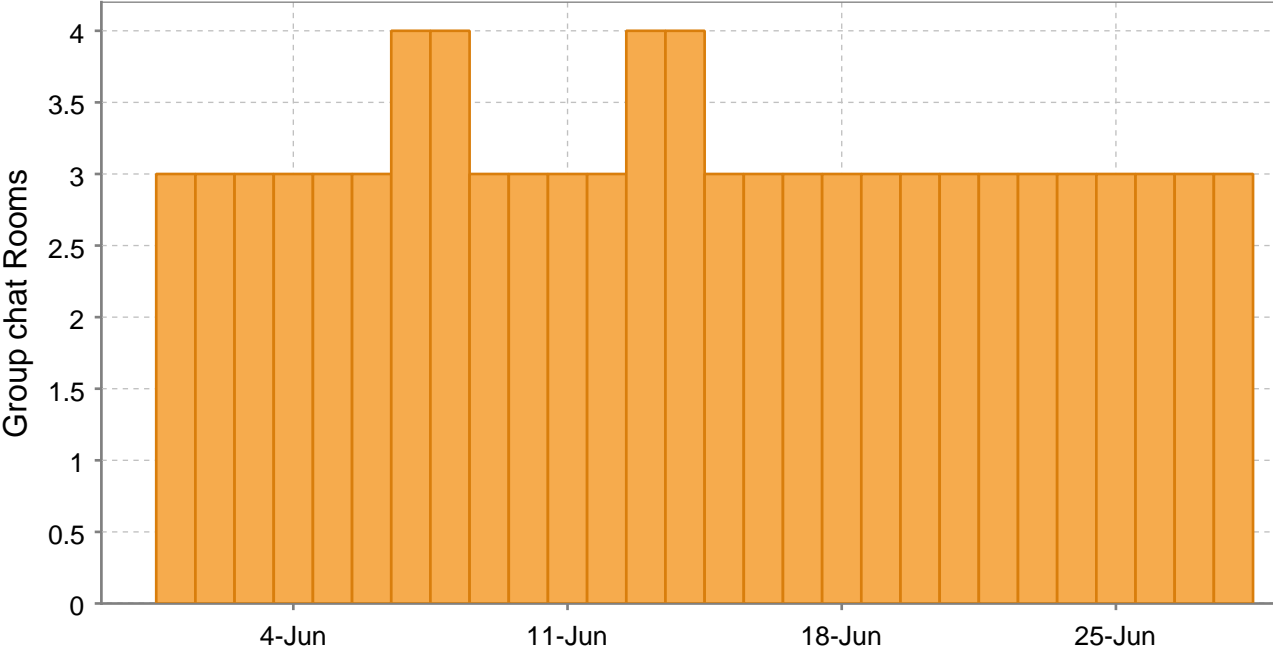

### 3. Group Chat: Connected Users

Number of users using the group chat service

Jun 1, 2012 - Jun 28, 2012

### 4. Group Chat: Occupants

Number of occupants in group chat rooms

Jun 1, 2012 - Jun 28, 2012

### 5. Group Chat: Rooms

The number of group chat rooms that have been active over time.

Jun 1, 2012 - Jun 28, 2012