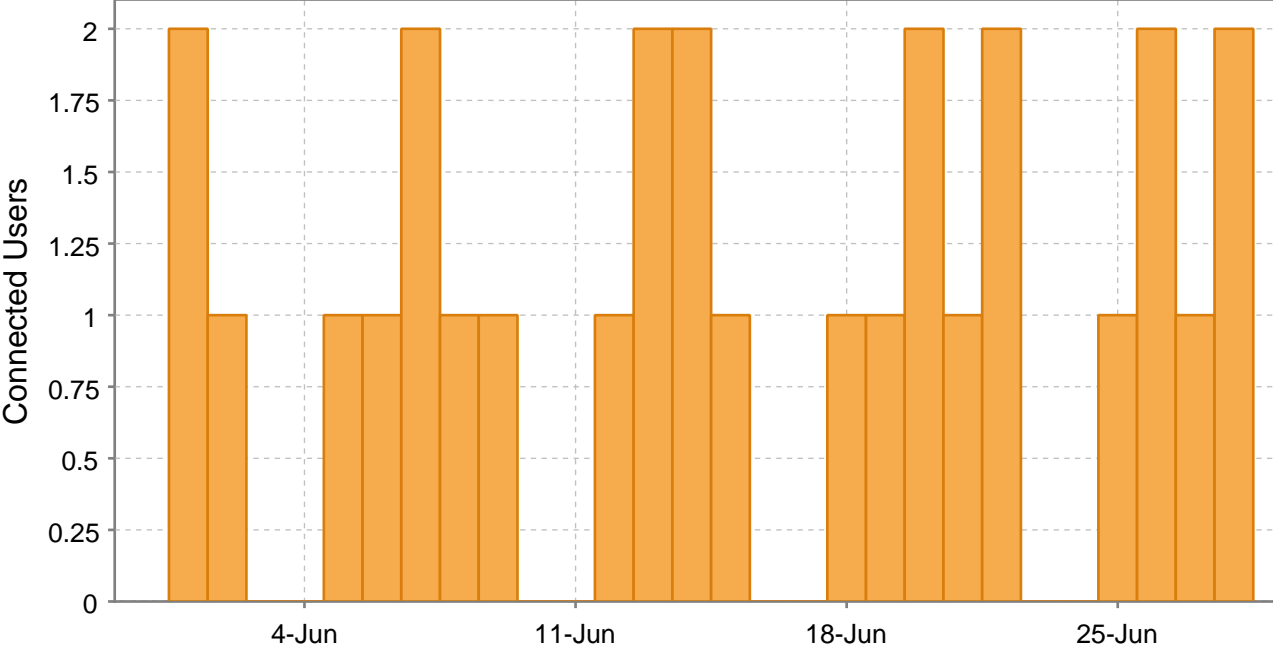

# 1. Client Connections

Number of Clients Connected Directly to the Server.

Jun 1, 2012 - Jun 28, 2012

## 2. Conversations

Conversations between users.

Jun 1, 2012 - Jun 28, 2012

### 3. Group Chat: Connected Users

Number of users using the group chat service

Jun 1, 2012 - Jun 28, 2012

### 4. Group Chat: Occupants

Number of occupants in group chat rooms

Jun 1, 2012 - Jun 28, 2012